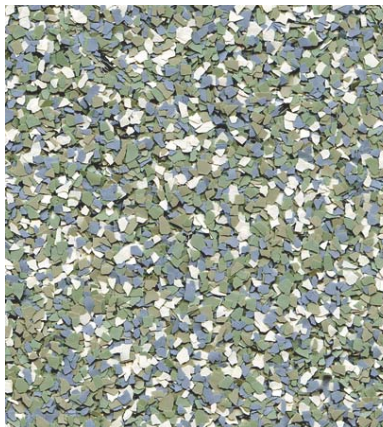

**SHALE**

DUR-A-FLEX

**ACADIA**

DUR-A-FLEX

**OLIVE STONE**

**RED ROCK**

DUR-A-FLEX

**GALAXY**

DUR-A-FLEX

**TUSCANY**

**OCEAN**

DUR-A-FLEX

**SEA GLASS**

DUR-A-FLEX

**SAHARA**

The samples shown are only close approximations and should not be used for specification purposes.  
Contact Dur-A-Flex to obtain actual samples for best color selection.